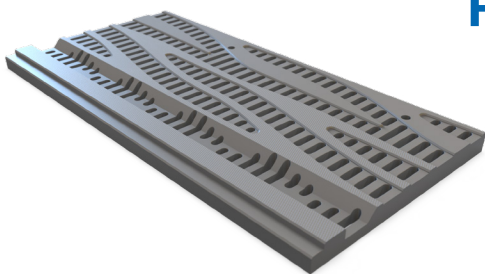

Upgrade Your Gutter Grating

Swimming pool grating does not have to be one pattern and two colors. Introducing Paddock Premiere grating, four colors and our new patterns, Flow, Wave, and Surge.

HDPE Grating

Paddock Pool Equipment has enhanced their already proven grating system. We now offer the same HDPE, non-skid grating in your choice of Flow, Surge, and Wave designs to match your design needs. White, Dolphin Gray, Slate Gray, and Tuscan are currently available and can be custom cut for any available pattern. These options are all available in radius, and straight sections. Our customization options give you complete control over your design needs.

Flow

approx. 23% Open Area

Wave

approx. 33% Open Area

Surge

approx. 29% Open Area

Standard Colors

White

Dolphin Gray

Upgraded Colors

Slate Gray

Tuscan