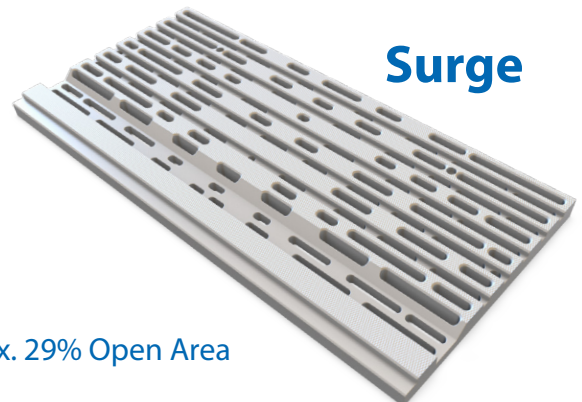

Paddock Pool Equipment has enhanced their already proven grating system. We now offer the same HDPE, non-skid grating in your choice of Flow, Surge, and Wave designs to match your design needs. White, Dolphin Gray, Slate Gray, and Tuscan are currently available and can be custom cut for any available pattern. These options are all available in radius, and straight sections. Our customization options give you complete control over your design needs.

Flow

approx. 23% Open Area

Wave

approx. 33% Open Area

Surge

approx. 29% Open Area

Standard Colors

White