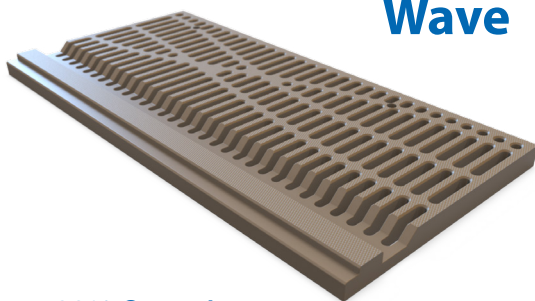

Upgrade Your Gutter Grating

Swimming pool grating does not have to be one pattern and two colors. Introducing Paddock Premiere grating, four colors and our new patterns, Flow, Wave, and Surge.

HDPE Grating

Paddock Pool Equipment has enhanced their already proven grating system. We now offer the same HDPE, non-skid grating in your choice of Flow, Surge, and Wave designs to match your design needs. White, Dolphin Gray, Slate Gray, and Tuscan are currently available and can be custom cut for any available pattern. These options are all available in radius, and straight sections. Our customization options give you complete control over your design needs.

Flow

approx. 23% Open Area

Wave

approx. 33% Open Area

Surge

approx. 29% Open Area

Standard Colors

White

Dolphin Gray

Upgraded Colors

Slate Gray

Tuscan